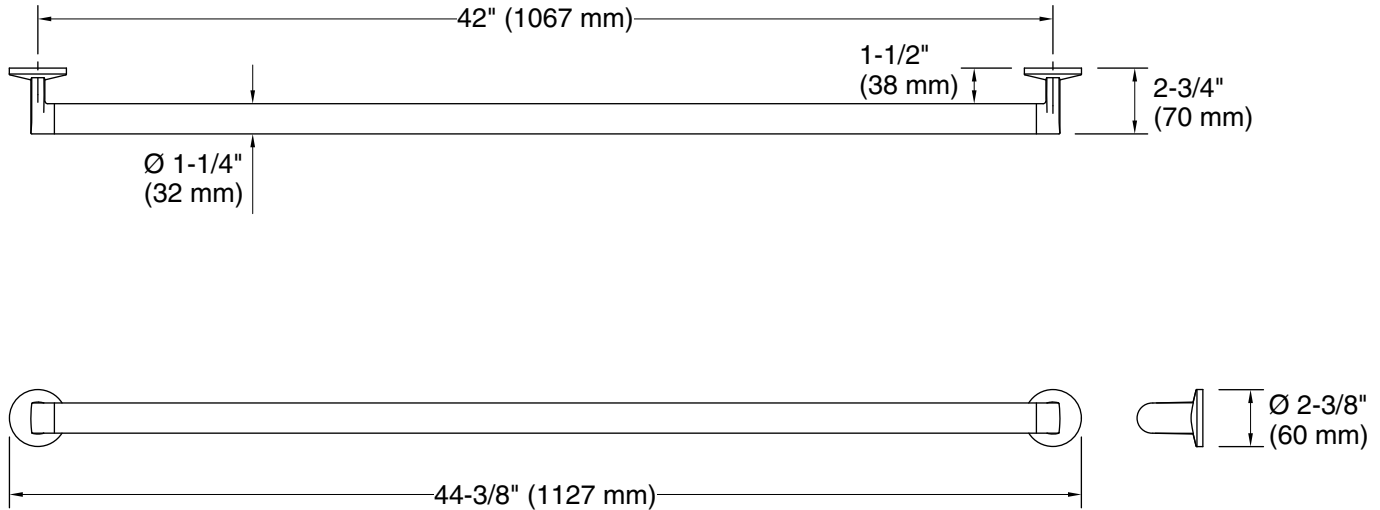

### Features

- 42" (1067 mm) bar.
- Provides minimum 300 lb load capacity.
- Coordinates with other products in the Components collection.

### Technical Information

All product dimensions are nominal.

Installation Type: Wall-mount

Material: Zinc, Stainless Steel